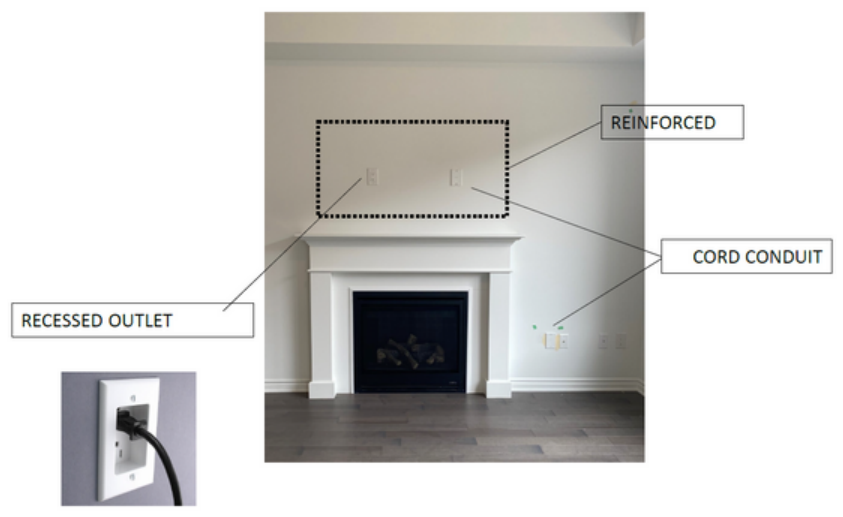

ELECTRICAL OUTLET - Starting at \$127*

Location specific.

SCREWLESS WALL PLATES - Starting at \$642*

DIMMER SWITCH - Starting at \$258*

Capped Electrical Ceiling Box

Screwless Wall Plates and Dimmer Switch